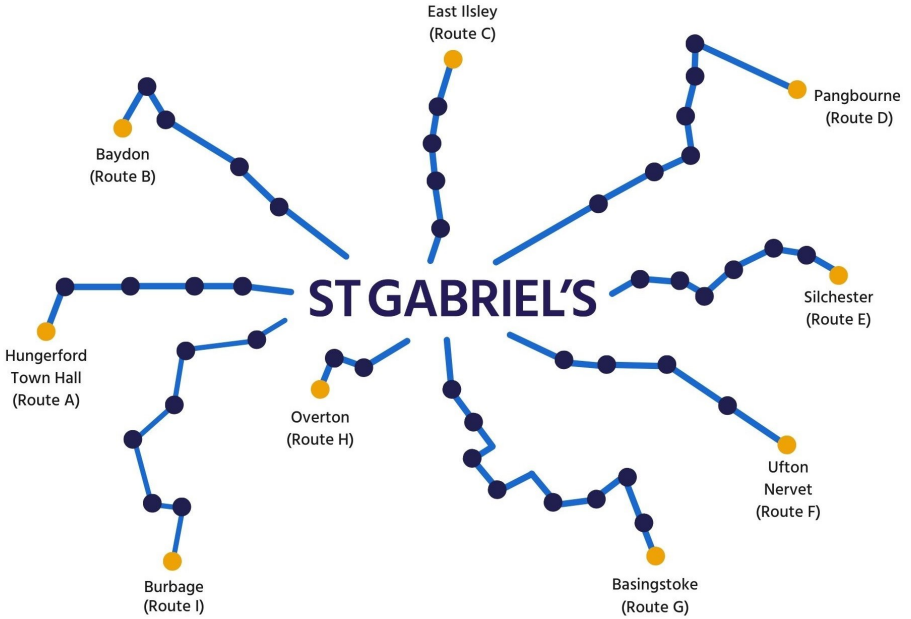

**Route B**

Baydon  
Lambourn  
Wickham  
Stockcross  
Speen  
St Gabriel's

**Route C**

East Ilsley  
Chieveley  
Hermitage  
Curridge  
Cold Ash Village Hall  
St Gabriel's

**Route D**

Pangbourne  
Upper Basildon  
Southend Road  
Bladebone Pub  
Chapel Row  
Dunstan Park  
Henwick Lane  
St Gabriel's

**Route E**

Silchester Village Hall  
Pamber Heath  
Tadley New Road  
Ashford Hill  
Headley  
St Gabriel's

**Route F**

Ufton Nervet  
Burghfield  
Mortimer  
Headley  
St Gabriel's

**Route G**

Rooksdown  
Basingstoke Station  
Winchester Road South  
Oakley  
Overton  
Kingsclere  
Ecchinswell  
Bishops Green  
St Gabriel's

**Route H**

Overton  
Laverstoke  
Whitchurch  
St Gabriel's

**Route I**

Burbage  
Collingbourne Ducis  
Andover  
Hurstbourne Tarrant  
Highclere  
Burghclere  
St Gabriel's

# Daily Bus Routes